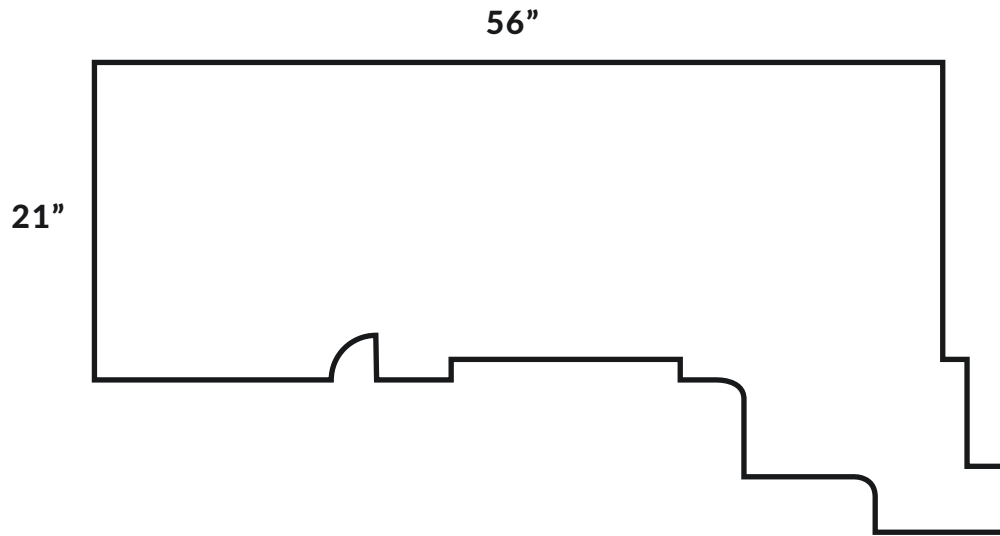

Hotel Zoe

FISHERMAN'S WHARF

COURTYARD

	APPROX SQ. FT.	CEILING	SIZE	U-SHAPE	BANQUET	COCKTAIL	MAX CAP	THEATER	CLASS	BOARD
COURTYARD	1176	-	56 X 21	-	-	-	80	-	-	-

NOBLE HOUSE
HOTELS & RESORTS

HOTELZOESF.COM | 415.292.4545 | SAN FRANCISCO, CA