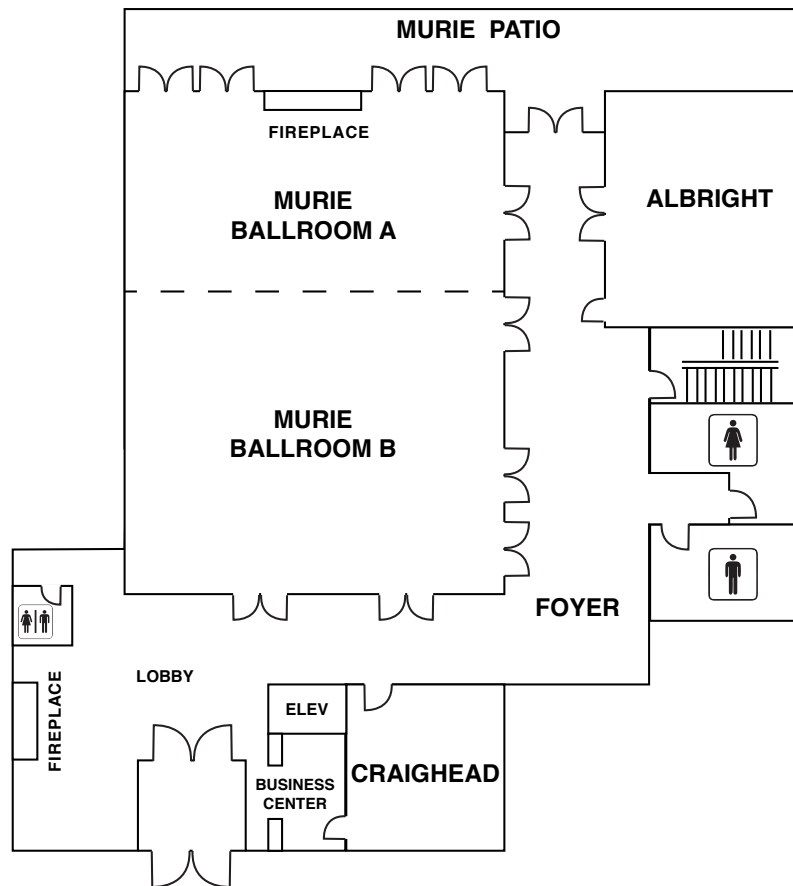

HOTEL TERRA

JACKSON HOLE

A NOBLE HOUSE RESORT

Meeting Space

	Dimensions	Approx Sq. Ft.	Banquet	Reception	Conference	U-Shape	Hollow Square	Theater	Classroom
MURIE BALLROOM	63x45	2780	160	250	52	68	88	200	150
MURIE A	29x45	1334	70	100	26	30	39	80	60
MURIE B	34x45	1446	80	100	26	36	45	114	70
MURIE PATIO	10x65	650	32	50	-	-	-	-	-
ALBRIGHT	28x23	644	40	50	16	24	30	40	24
CRAIGHEAD	15x20	300	20	30	12	12	15	20	18
FOYER	-	-	-	150	-	-	-	-	-