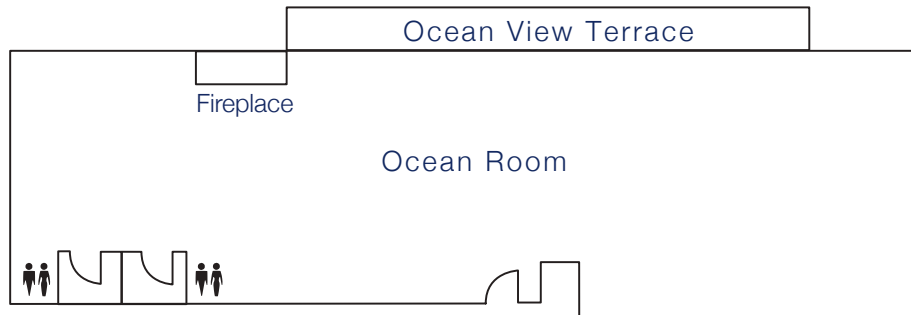

OCEAN ROOM

Function Room	Dimensions	Approx Sq Ft	Banquet	Reception	Classroom	Theatre	Conference	U-Shape
Ocean Room	33' x 17'	1,162	100	-	-	-	16	-

Capacities of the rooms may vary depending on function and set-up.