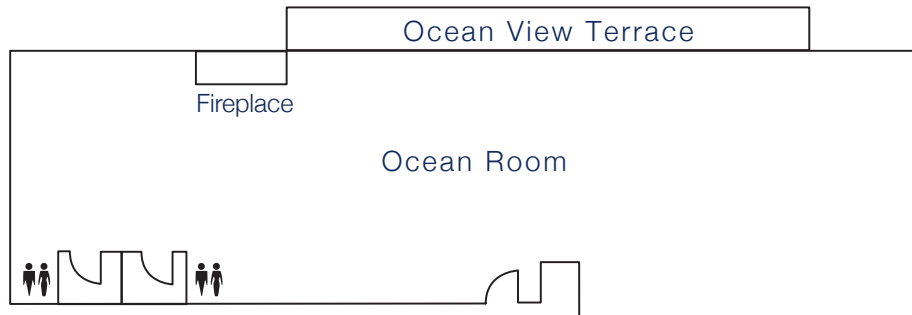

OCEAN ROOM

Function Room	Dimensions	Approx Sq Ft	Banquet	Reception	Classroom	Theatre	Conference	U-Shape
Ocean Room	33' x 17'	1,162	100	-	-	-	16	-

Capacities of the rooms may vary depending on function and set-up.