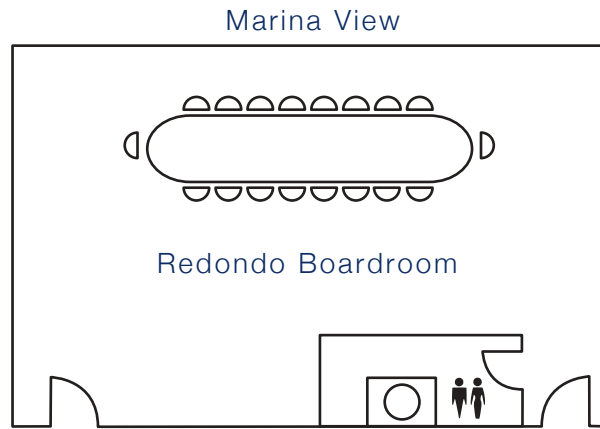

REDONDO BOARDROOM

Function Room	Dimensions	Approx Sq Ft	Banquet	Reception	Classroom	Theatre	Conference	U-Shape
Redondo Boardroom	69' x 19'	1,162	70	100	40	75	35	30

Capacities of the rooms may vary depending on function and set-up.