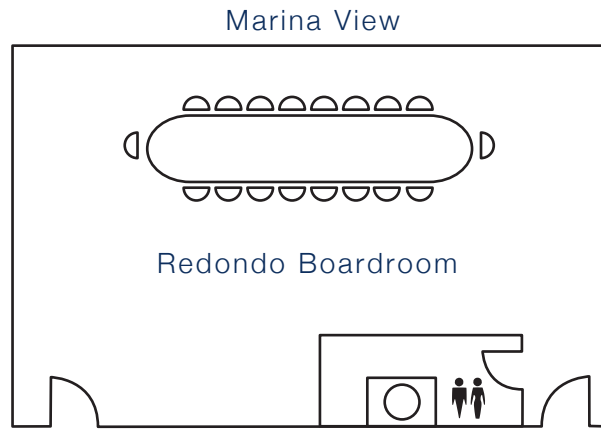

REDONDO BOARDROOM

Function Room	Dimensions	Approx Sq Ft	Banquet	Reception	Classroom	Theatre	Conference	U-Shape
Redondo Boardroom	69' x 19'	1,162	70	100	40	75	35	30

Capacities of the rooms may vary depending on function and set-up.