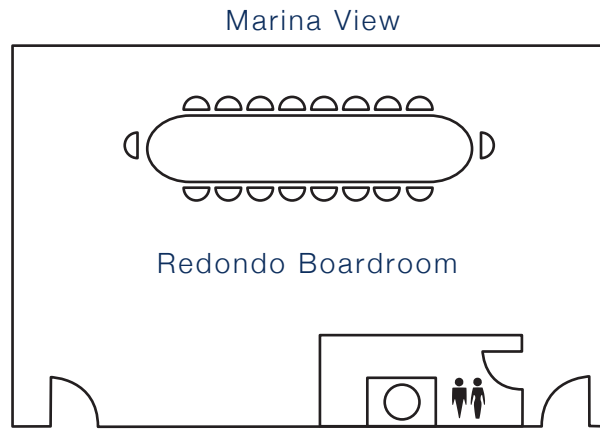

REDONDO BOARDROOM

Function Room	Dimensions	Sq Ft	Banquet	Reception	Classroom	Theatre	Conference	U-Shape
Redondo Boardroom	69' x 19'	1,162	70	100	40	75	35	30

Capacities of the rooms may vary depending on function and set-up.