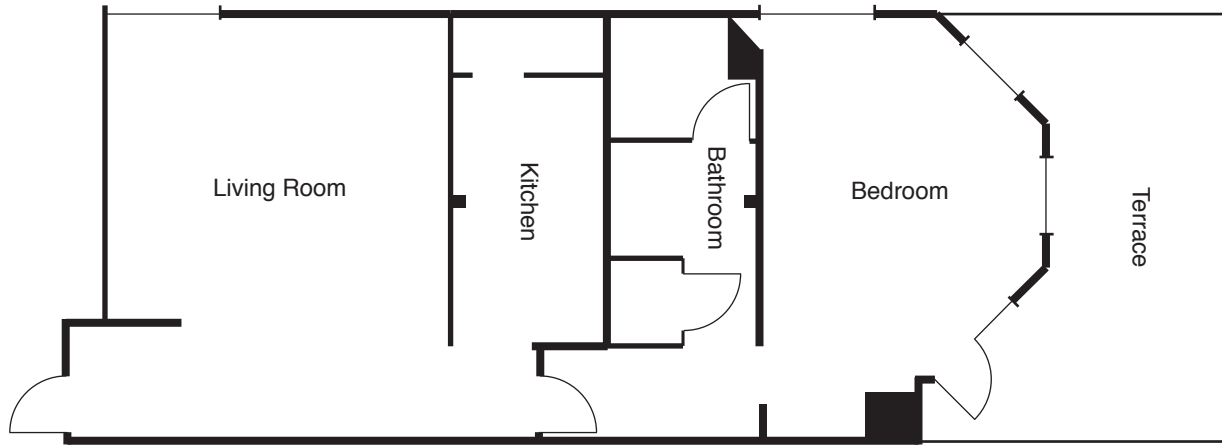

HOSPITALITY SUITE

Function Room	Dimension	PSq Ft	Ceiling Ht	Banquet	Reception	Classroom	Theatre	Conference	U-Shape
Hospitality Suite	22' x 26'	396	8'	16	20	12	20	16	15