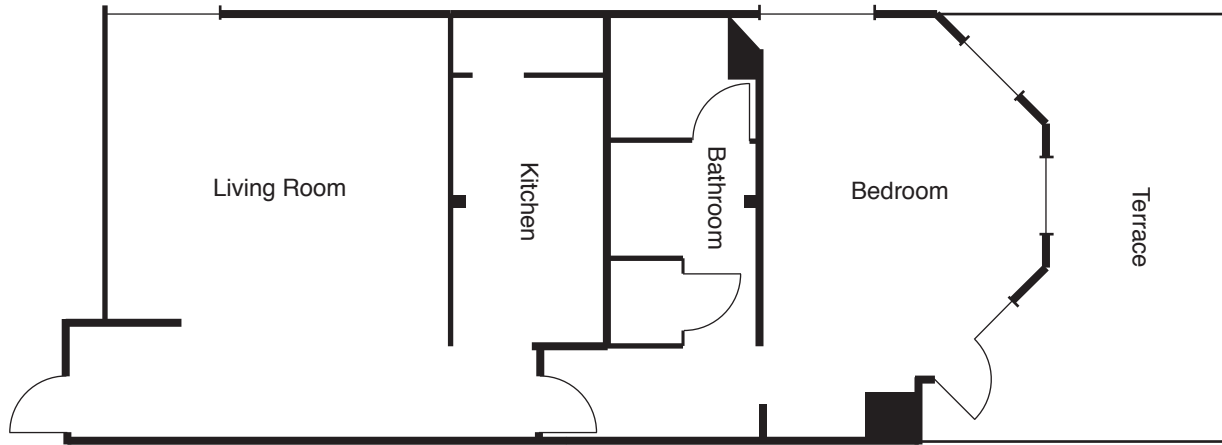

HOSPITALITY SUITE

Function Room	Dimension	Sq Ft	Ceiling Ht	Banquet	Reception	Classroom	Theatre	Conference	U-Shape
Hospitality Suite	22' x 26'	396	8'	16	20	12	20	16	15