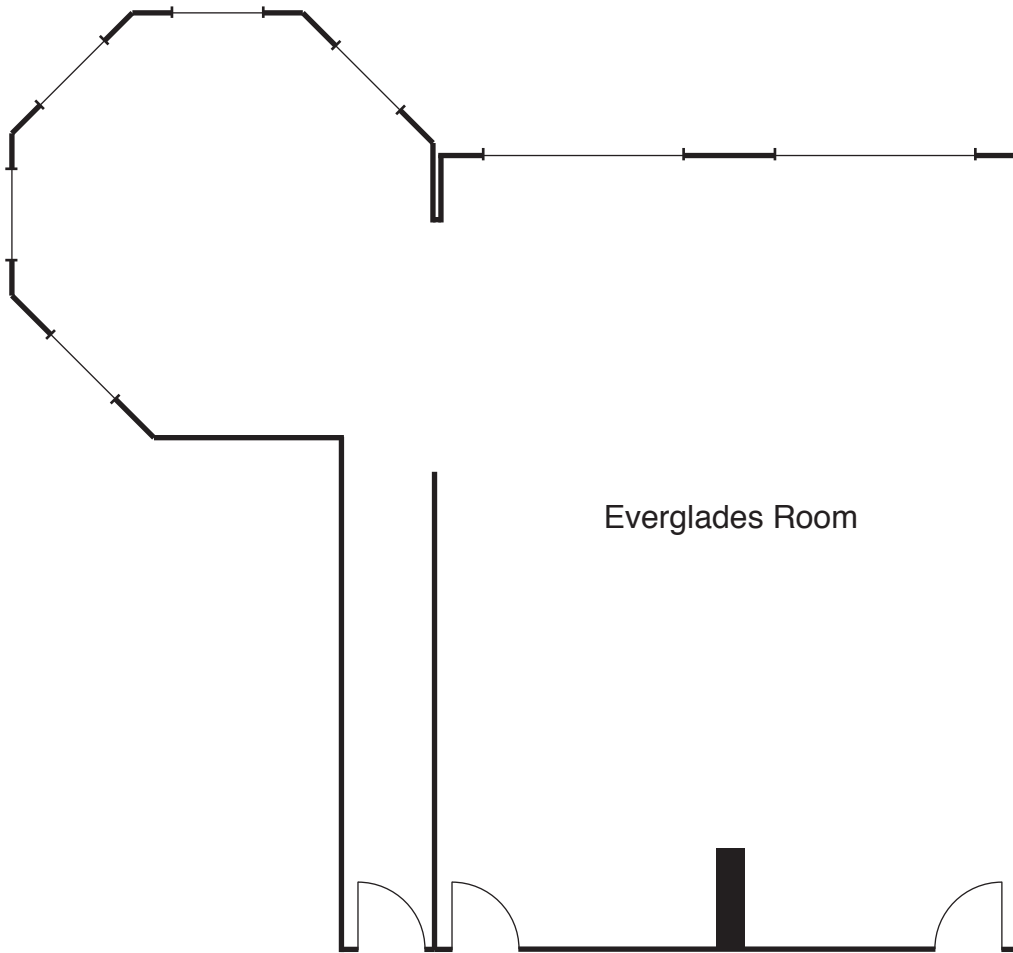

EVERGLADES ROOM

Function Room	Dimension	Sq Ft	Ceiling Ht	Banquet	Reception	Classroom	Theatre	Conference	U-Shape
Everglades	35' x 25'	901	9'	60	80	47	90	38	29