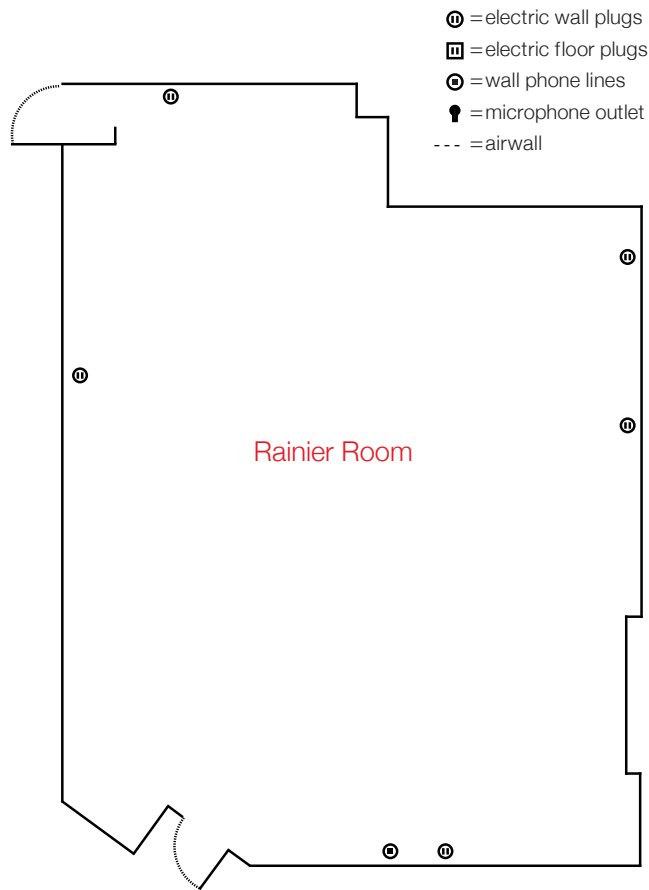

# RAINIER ROOM

second floor

Function Room	Dimensions	Sq Ft	Banquet	Reception	Classroom	Theatre	Conference	U-Shape
Rainier Room	43' x 32'	1,286	90	110	50	100	30	32

Capacities of the rooms may vary depending on function and set-up.