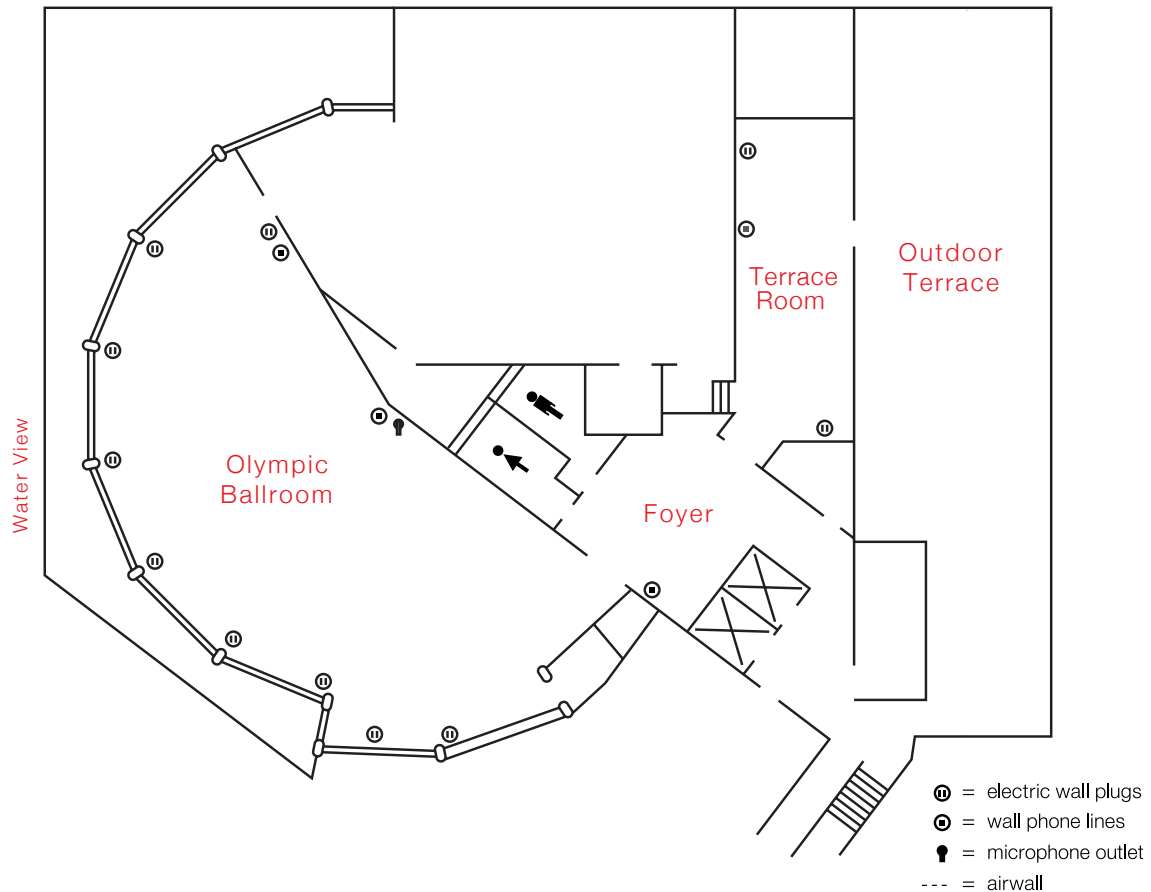

OLYMPIC BALLROOM & TERRACE ROOM

fourth floor

Function Room	Dimensions	Sq Ft	Banquet	Reception	Classroom	Theatre
Olympic Ballroom	62' x 91'	3,563	220	300	140	250
Terrace Room	42' x 16'	1,541	40	55	27	50
Outdoor Terrace + Deck	23' x 51'	1,191	70	110	-	-

Capacities of the rooms may vary depending on function and set-up.