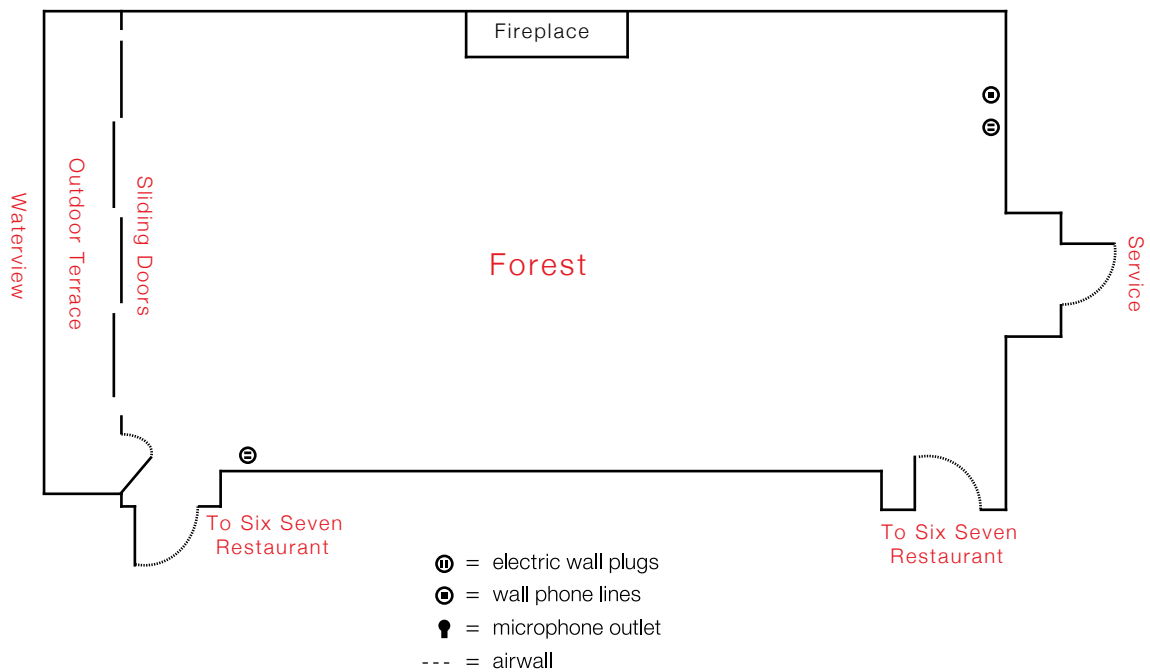

# *FOREST ROOM*

first floor

	Dimensions	Sq Ft	Banquet	Reception	Classroom	Theatre
Forest Room	19' x 32'	541	24	40	-	-

Capacities of the rooms may vary depending on function and set-up.