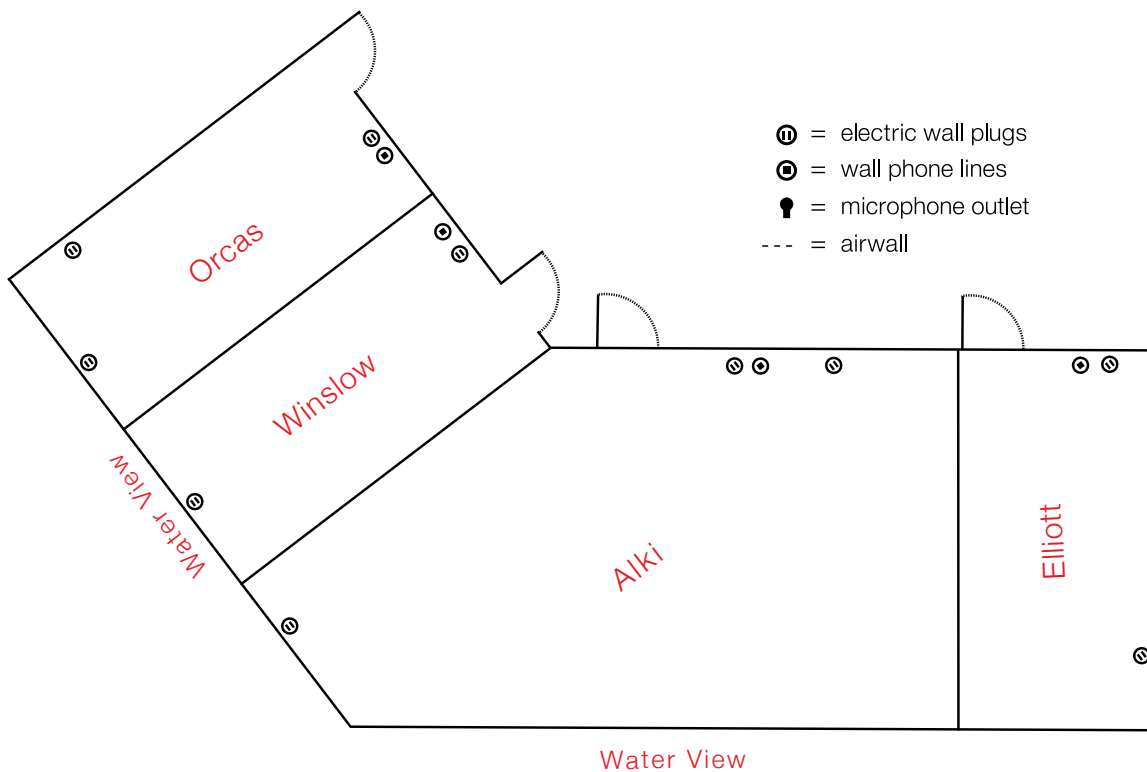

ORCAS, WINSLOW, ALKI & ELLIOTT ROOMS

third floor

Function Room	Dimensions	Sq Ft	Banquet	Reception	Classroom	Theatre	Conference	U-Shape
Orcas Room	27' x 12'	350	24	35	15	32	14	-
Winslow Room	27' x 12'	350	24	35	15	32	14	-
Alki Room	26' x 50'	1,111	80	110	50	70	38	30
Elliott Room	27' x 12'	350	24	35	15	32	14	-

Capacities of the rooms may vary depending on function and set-up.