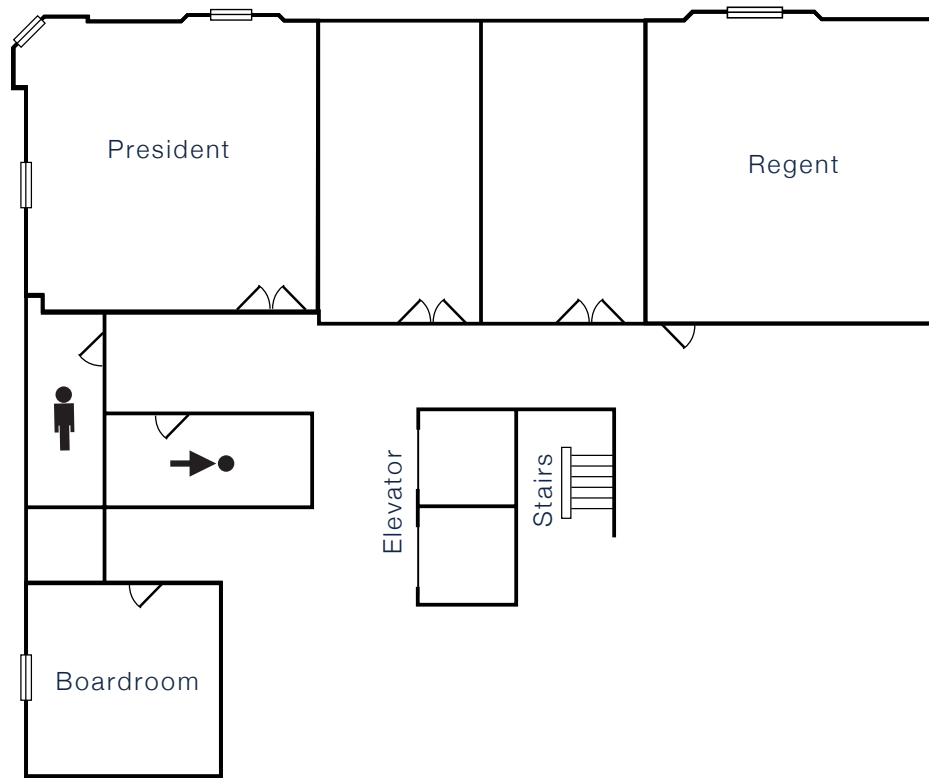

# PRESIDENT, BOARDROOM & REGENT ROOMS

mezzanine level

Function Room	Dimensions	Sq Ft	Ceiling Ht	Banquet	Reception	Classroom	Theatre	Conference
President	24' x 24'	576	10'	40	50	25	50	24
Regent	23' x 24'	552	10'	40	50	625	50	24
Boardroom	24' x 12'	288	9'	-	-	-	-	24