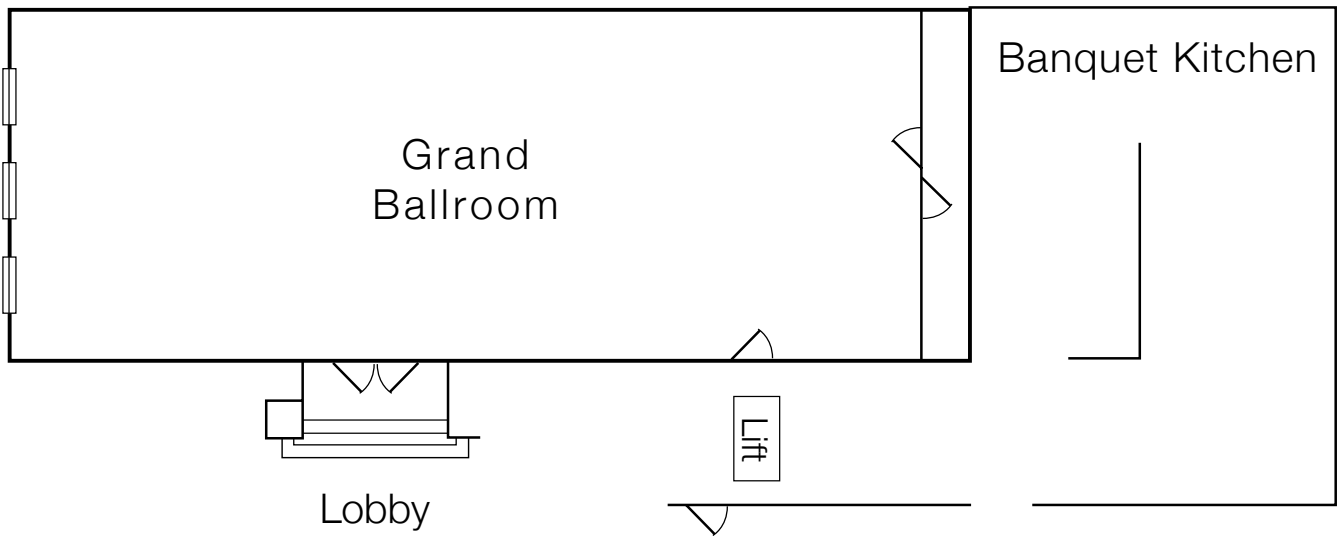

GRAND BALLROOM

lobby level

Function Room	Dimensions	Sq Ft	Ceiling Ht	Banquet	Reception	Classroom	Theatre	Conference
Grand Ballroom	32' x 75'	2,400	18'	220	300	175	300	50