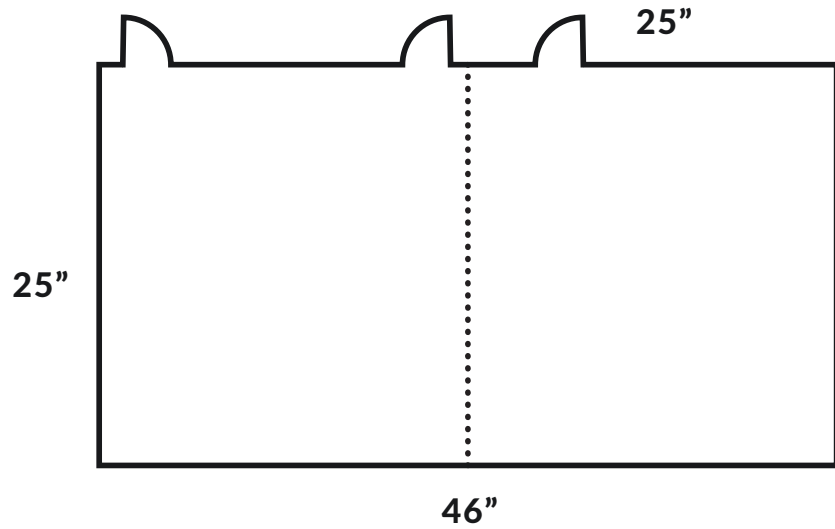

Hotel Zoe

FISHERMAN'S WHARF

TIBURON

	APPROX SQ. FT.	CEILING	SIZE	U-SHAPE	BANQUET	COCKTAIL	MAX CAP	THEATER	CLASS	BOARD
TIBURON	1180	8	46 X 25	40	80	80	80	80	48	40
TIBURON A	590	8	23 X 25	20	40	40	40	40	24	20
TIBURON B	590	8	23 X 25	20	40	40	40	40	24	20