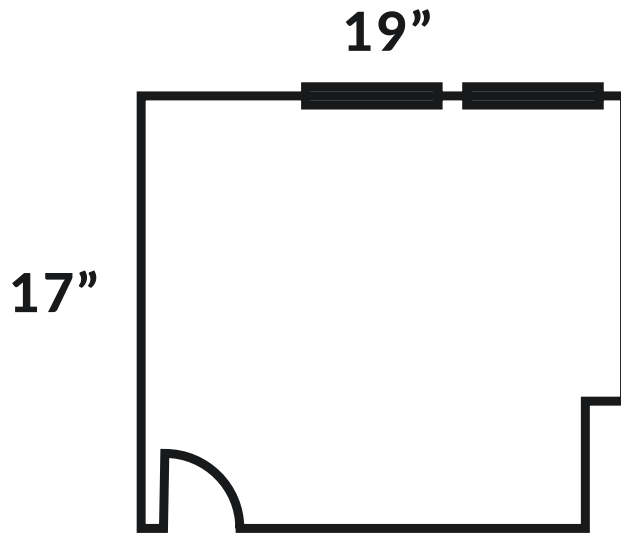

## BELVEDERE

	APPROX SQ. FT.	CEILING	SIZE	U-SHAPE	BANQUET	COCKTAIL	MAX CAP	THEATER	CLASS	BOARD
BELVEDERE	311	8	17 X 19	12	30	30	30	30	12	12

NOBLE HOUSE  
HOTELS & RESORTS

HOTELZOESF.COM | 415.292.4545 | SAN FRANCISCO, CA