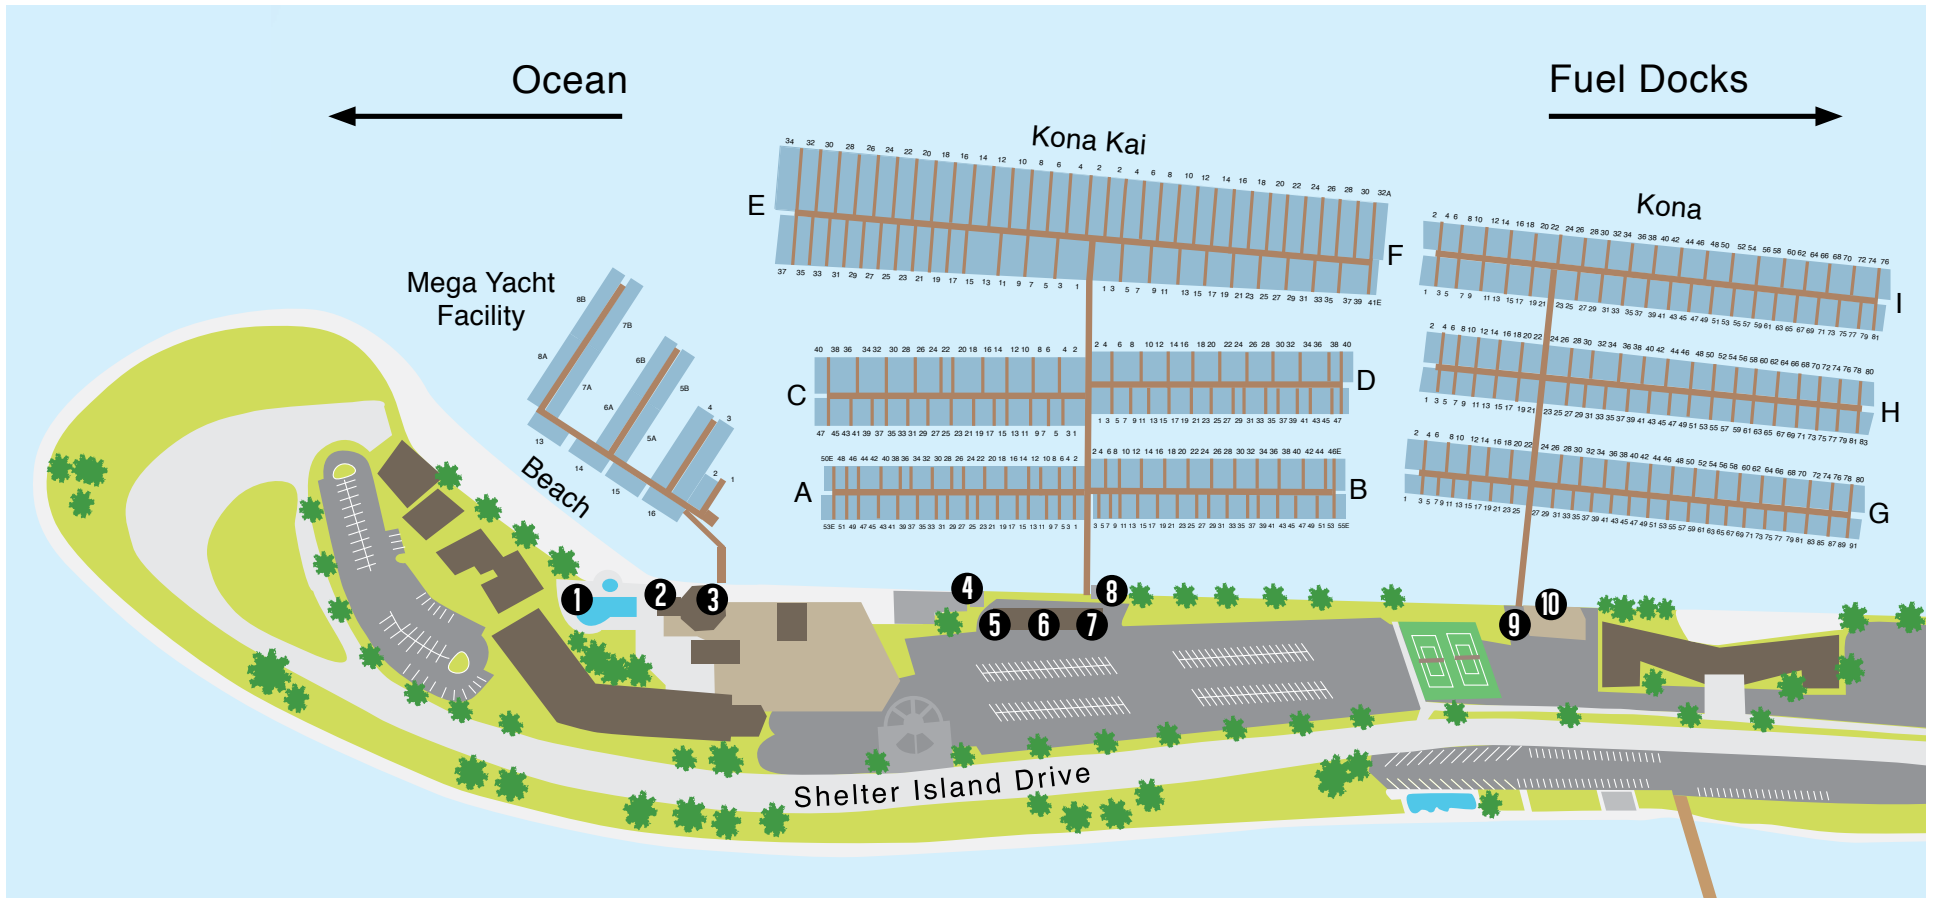

KONA KAI RESORT Marina Map

- 1. Pool
- 2. Restaurant
- 3. Health Club
- 4. Action Sports Rentals
- 5. Restrooms / Showers

- 6. Laundry
- 7. Ice
- 8. Marina Office
- 9. Laundry
- 10. Restrooms / Showers

- DOCK A.** 34 foot docks
- DOCK B.** 30 to 42 foot docks
- DOCK C.** 42 to 60 foot docks
- DOCK D.** 42 to 50 foot docks
- DOCK E.** 65 to 100 foot docks

- DOCK F.** 50 to 88 foot docks
- DOCK G.** 32 to 45 foot docks
- DOCK H.** 38 to 50 foot docks
- DOCK I.** 35 to 50 foot docks
- MEGA YACHT FACILITY.** 140 to 250 foot docks